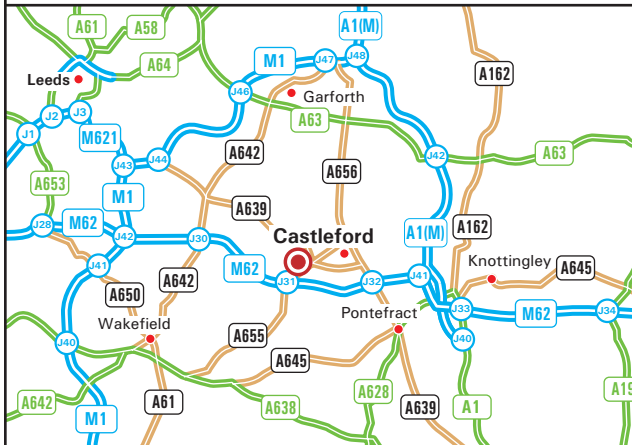

Terra Vac (UK) Ltd
Unit 4, Willowbridge Way
Whitwood
Castleford, WF10 5NP
Tel: 01977 556637 - Fax: 01977 557587
mail@terravac.co.uk
www.terravac.co.uk

From M62

Leave the M62 at Junction 31 (signed Castleford, Normanton & A655).

Join the A655 (Whitwood Common Lane) following signs for Castleford.

Continue straight over a roundabout, remaining on A655 (Whitwood Common Lane). Continue straight through a set of traffic lights. Turn left onto Willowbridge Way, then turn right into a cul-de-sac. Our building is located on the left hand side (see inset).

From M1

Leave the M1 at Junction 42 (signed Hull, Manchester & M62).

Join the M62 Eastbound towards Hull.
Follow directions above 'From M62 J31'.

From A1(M)

Leave the A1(M) at Junction 41 (signed Manchester & M62).

Join the M62 Westbound towards Castleford / M1
Follow directions above 'From M62 J31'.

By Train

Castleford is served by trains from Leeds, Pontefract, Knottingley, Barnsley and Sheffield